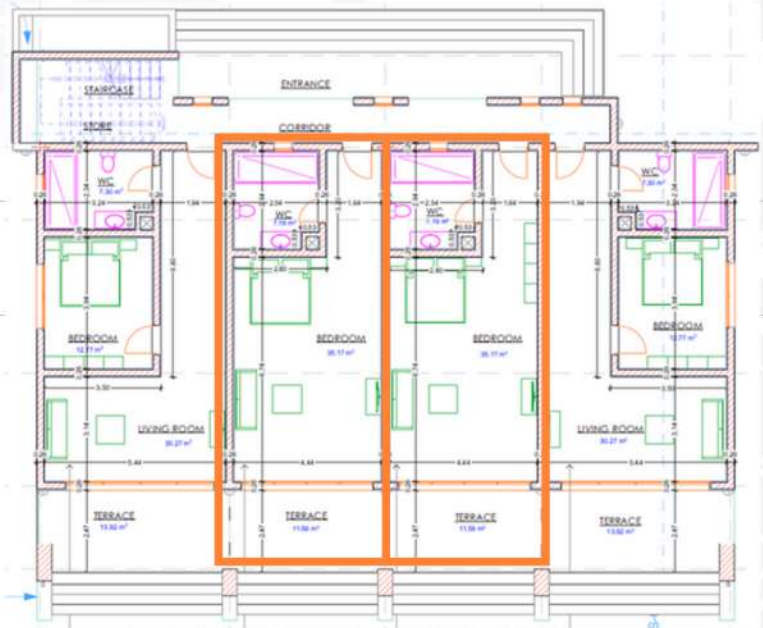

# Apartment Studio

Bedroom  
Bathroom  
Terrace

# 53,92m<sup>2</sup>

Apartments with the most beautiful view!

**35,17m<sup>2</sup>** | Bedroom  
**7,19m<sup>2</sup>** | Bathroom  
**11,56m<sup>2</sup>** | Terrace

---

Total | **53,92 m<sup>2</sup>**

**53,92m<sup>2</sup>**