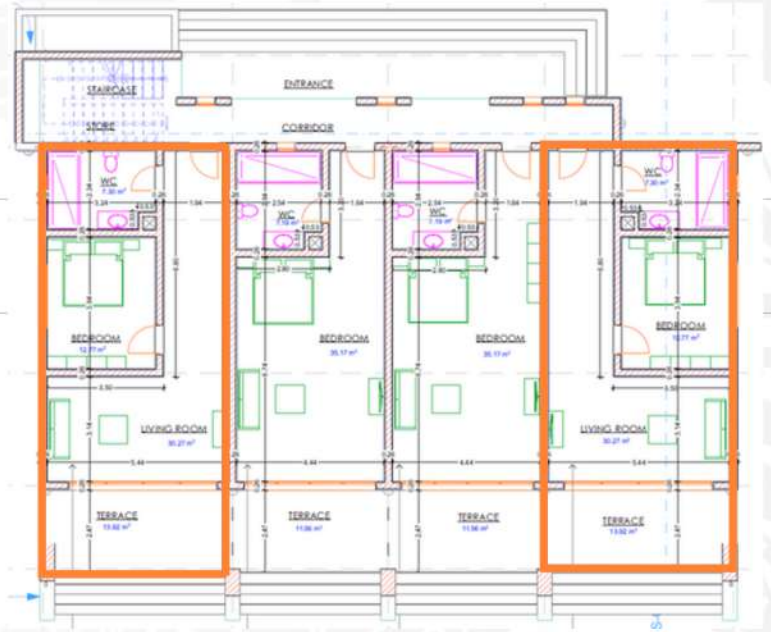

# Apartment Studio

Bedroom  
Bathroom  
Terrace

# 53,92m<sup>2</sup>

Apartments with the most beautiful view!

**35,17m<sup>2</sup>** | Bedroom  
**7,19m<sup>2</sup>** | Bathroom  
**11,56m<sup>2</sup>** | Terrace

---

Total | **53,92 m<sup>2</sup>**

**53,92m<sup>2</sup>**

Living Room  
Bedroom  
Bathroom  
Terrace

**64,26m<sup>2</sup>**

Apartments with the most beautiful view!

30,27m <sup>2</sup>	Living Room
12,77m <sup>2</sup>	Bedroom
7,30m <sup>2</sup>	Bathroom
13,92m <sup>2</sup>	Terrace
Total	64,26 m <sup>2</sup>