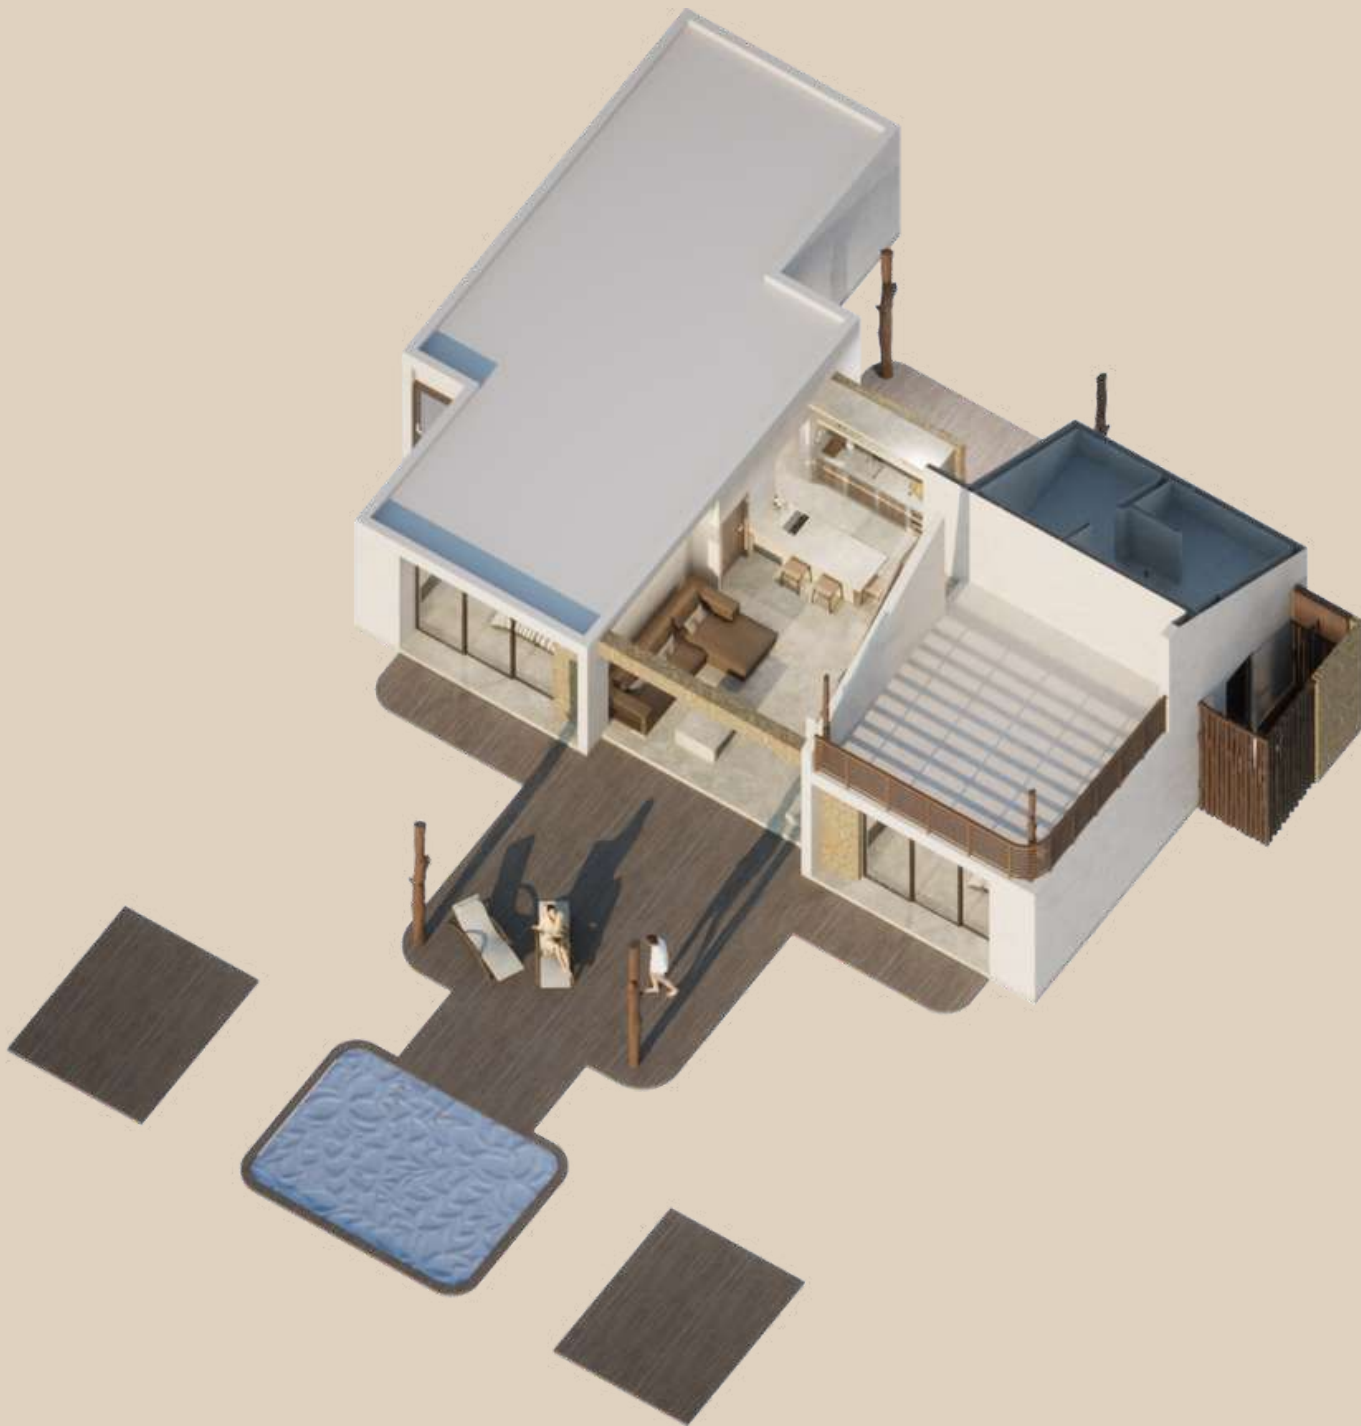

Villa Makuti

223 m²

3 Bedrooms | 2 Bathrooms | 1 Kitchen

TO EACH HOUSE BELONGS A GARDEN

A fusion of modernity and the beauty of local traditions. Makuti villas are a combination of comfort and functionality as well as elements characteristic of Zanzibari architecture.

 **VILLA MAKUTI, WAMBAA, PEMBA ISLAND**

COVERED ENTRANCE	13,00 M2
BEDROOM 1	21,00 M2
BATHROOM 1	9,00 M2
DRESSER	6,60 M2
OUTDOOR SHOWER	4,80 M2
KITCHEN+STORE	19,20 M2
LIVING ROOM	24,00 M2
BEDROOM 2	19,00 M2
BATHROOM 2	9,00 M2
CORRIDOR	5,6 M2
BEDROOM 3	14,5 M2
COVERED TERRACE+OUTDOOR DINING	49,00 M2

TOTAL: 194,70 M2

VILLA MAKUTI, WAMBAA, PEMBA ISLAND

TERRACE FIRST FLOOR | 25 M2

OPTIONAL: SWIMMING POOL 28.27 M2

TOTAL GROUND FLOOR + FIRST FLOOR: 222,97 M2

PEMBA ISLAND

NEW INVESTMENT AND TOURISM
DESTINATION IN EAST AFRICA